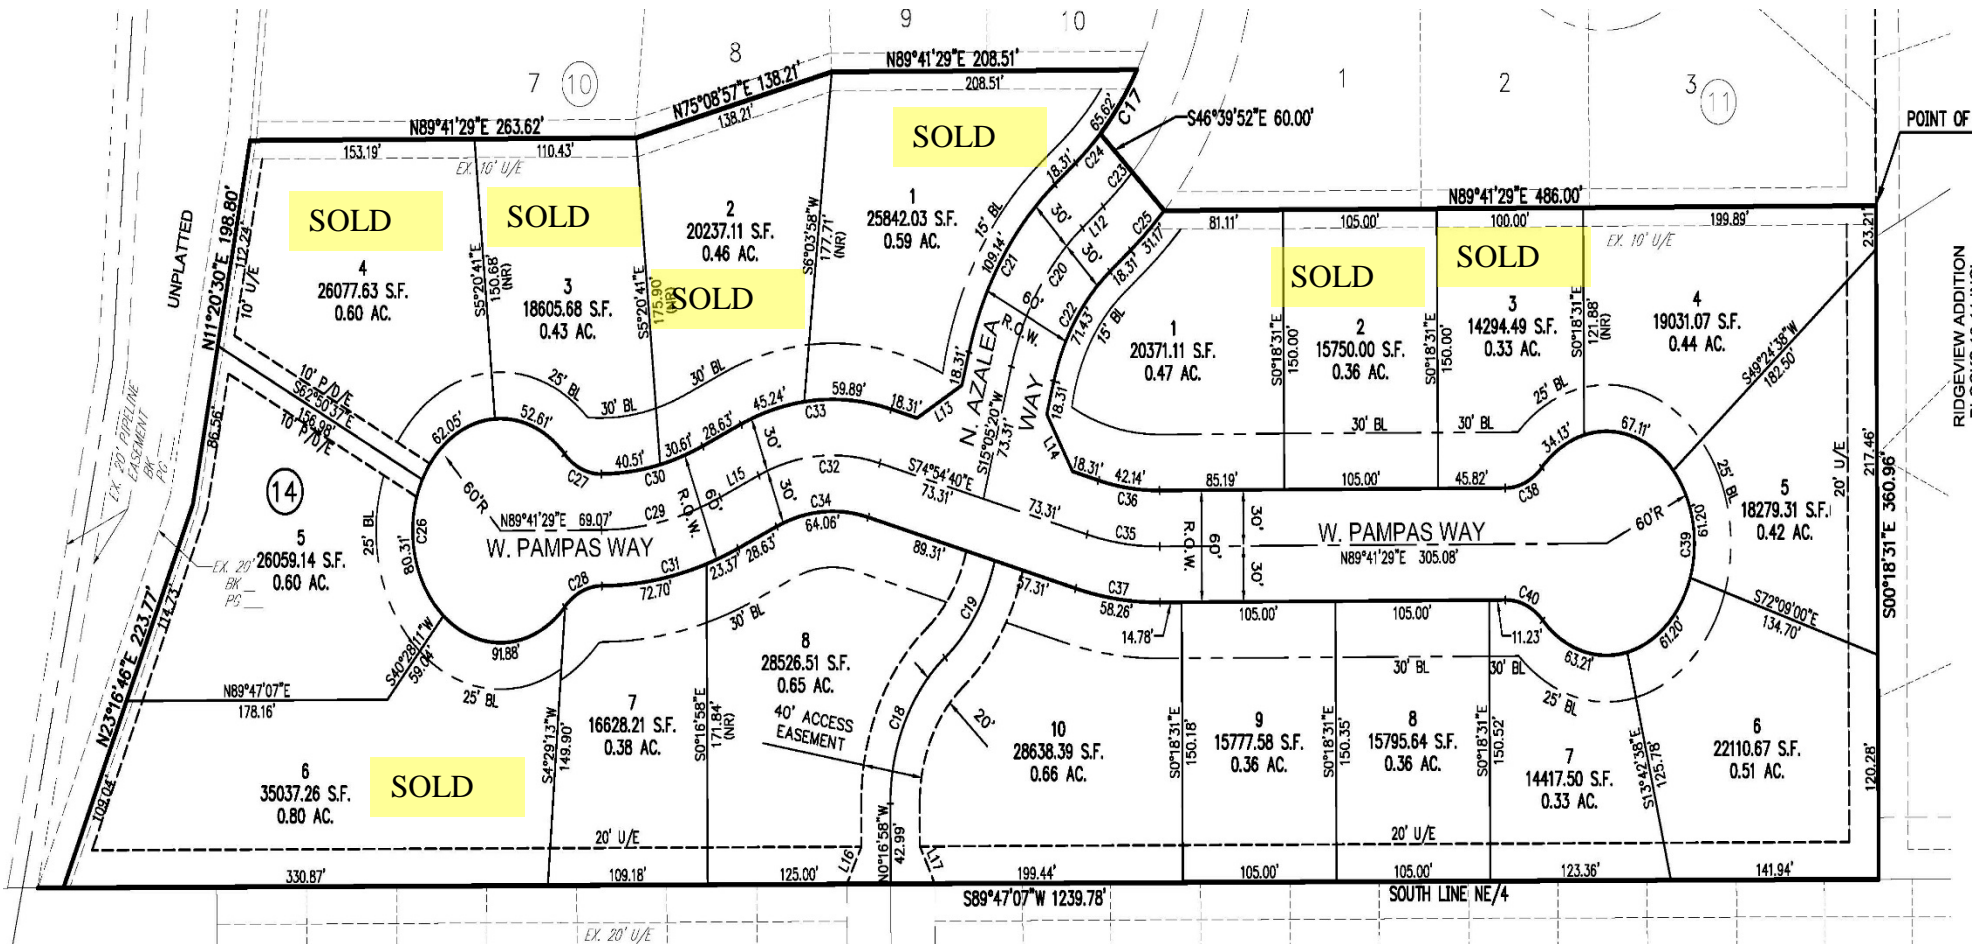

MAGNOLIA TRACE

Phase VI
February 19, 2018

5' OGE Easement on the Following Lots:

The West 5' of Lot 4 Block 15

The Southwesterly 5' of Lot 4 Block 14

The West 5' of Lot 2 Block 14

The West 5' of Lot 7 Block 14

The West 5' of Lot 4 Block 15

The West 5' of Lot 7 Block 15

MAGNOLIA TRACE

Phase VI
January 18, 2018

5' OGE Easement on the Following Lots:
The Northeasterly 5' of Lot 3 Block 12
The Southwesterly 5' of Lot 2 Block 13