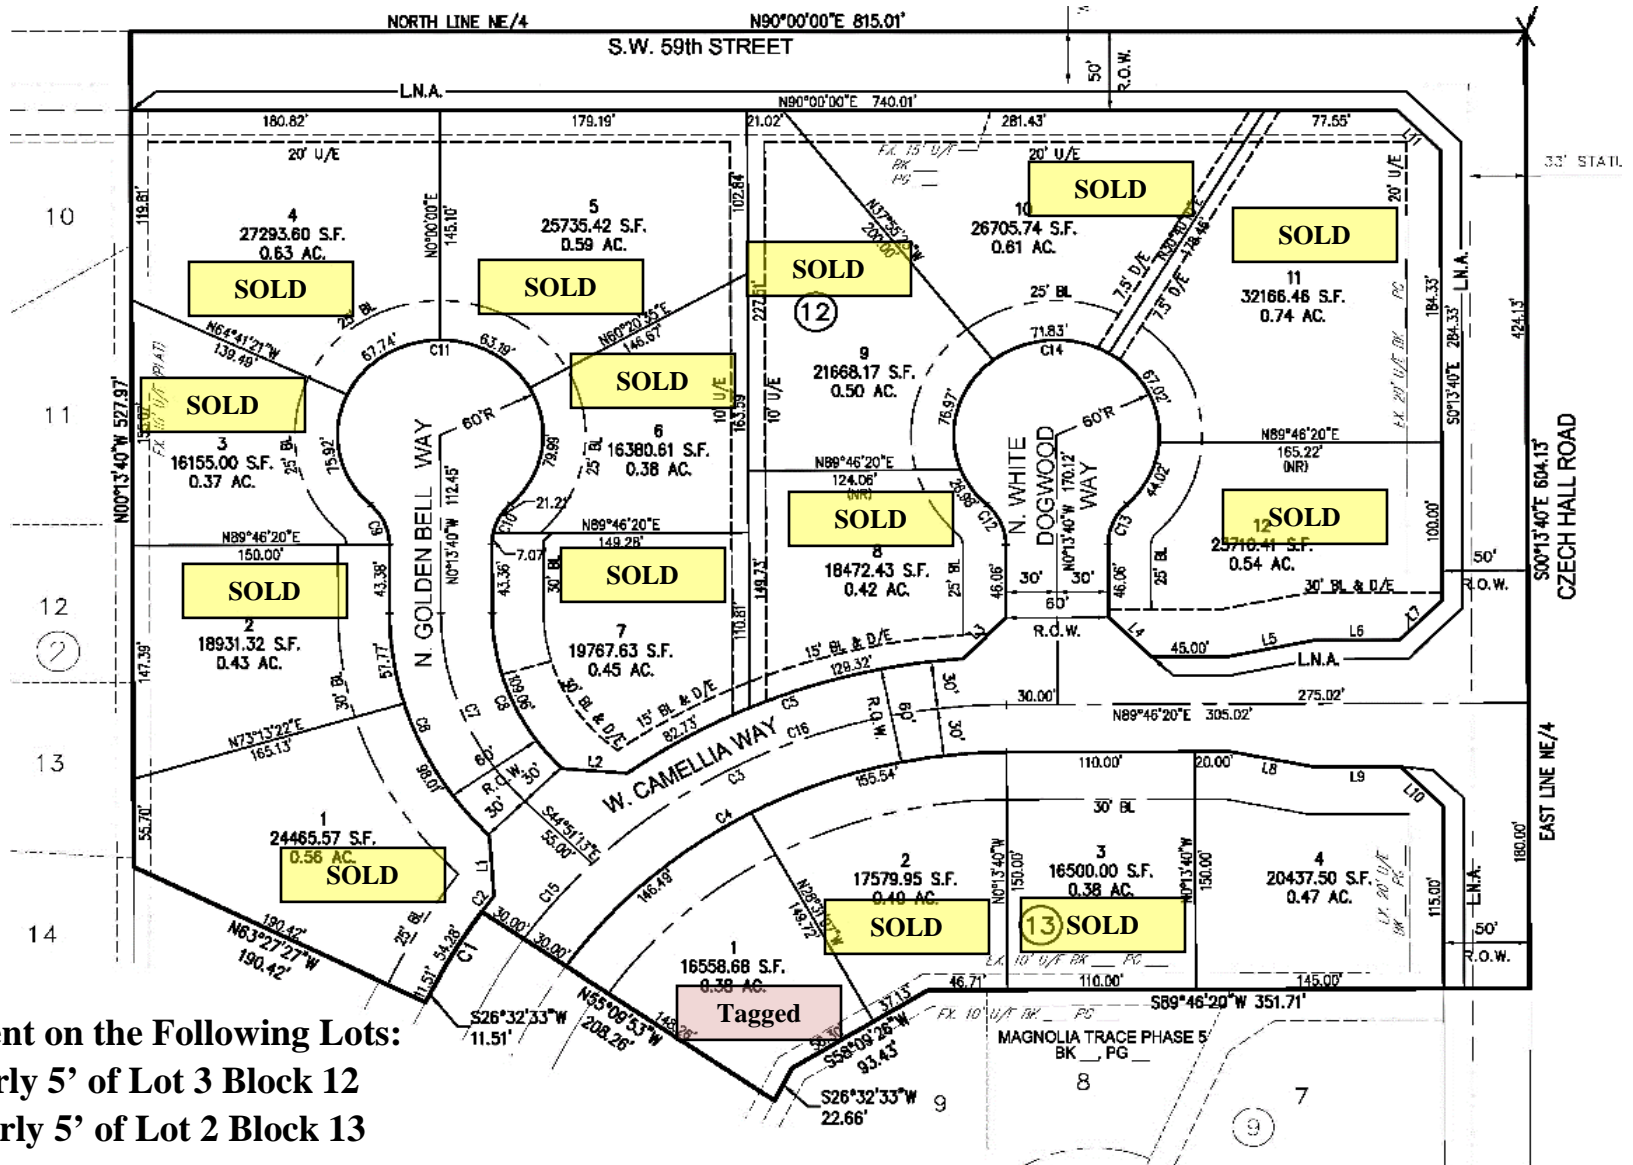

MAGNOLIA TRACE

Phase VI
February 19, 2018

5' OGE Easement on the Following Lots:

The West 5' of Lot 4 Block 15

The Southwesterly 5' of Lot 4 Block 14

The West 5' of Lot 2 Block 14

The West 5' of Lot 7 Block 14

The West 5' of Lot 4 Block 15

The West 5' of Lot 7 Block 15

MAGNOLIA TRACE

Phase VI
January 18, 2018

5' OGE Easement on the Following Lots:
The Northeasterly 5' of Lot 3 Block 12
The Southwesterly 5' of Lot 2 Block 13