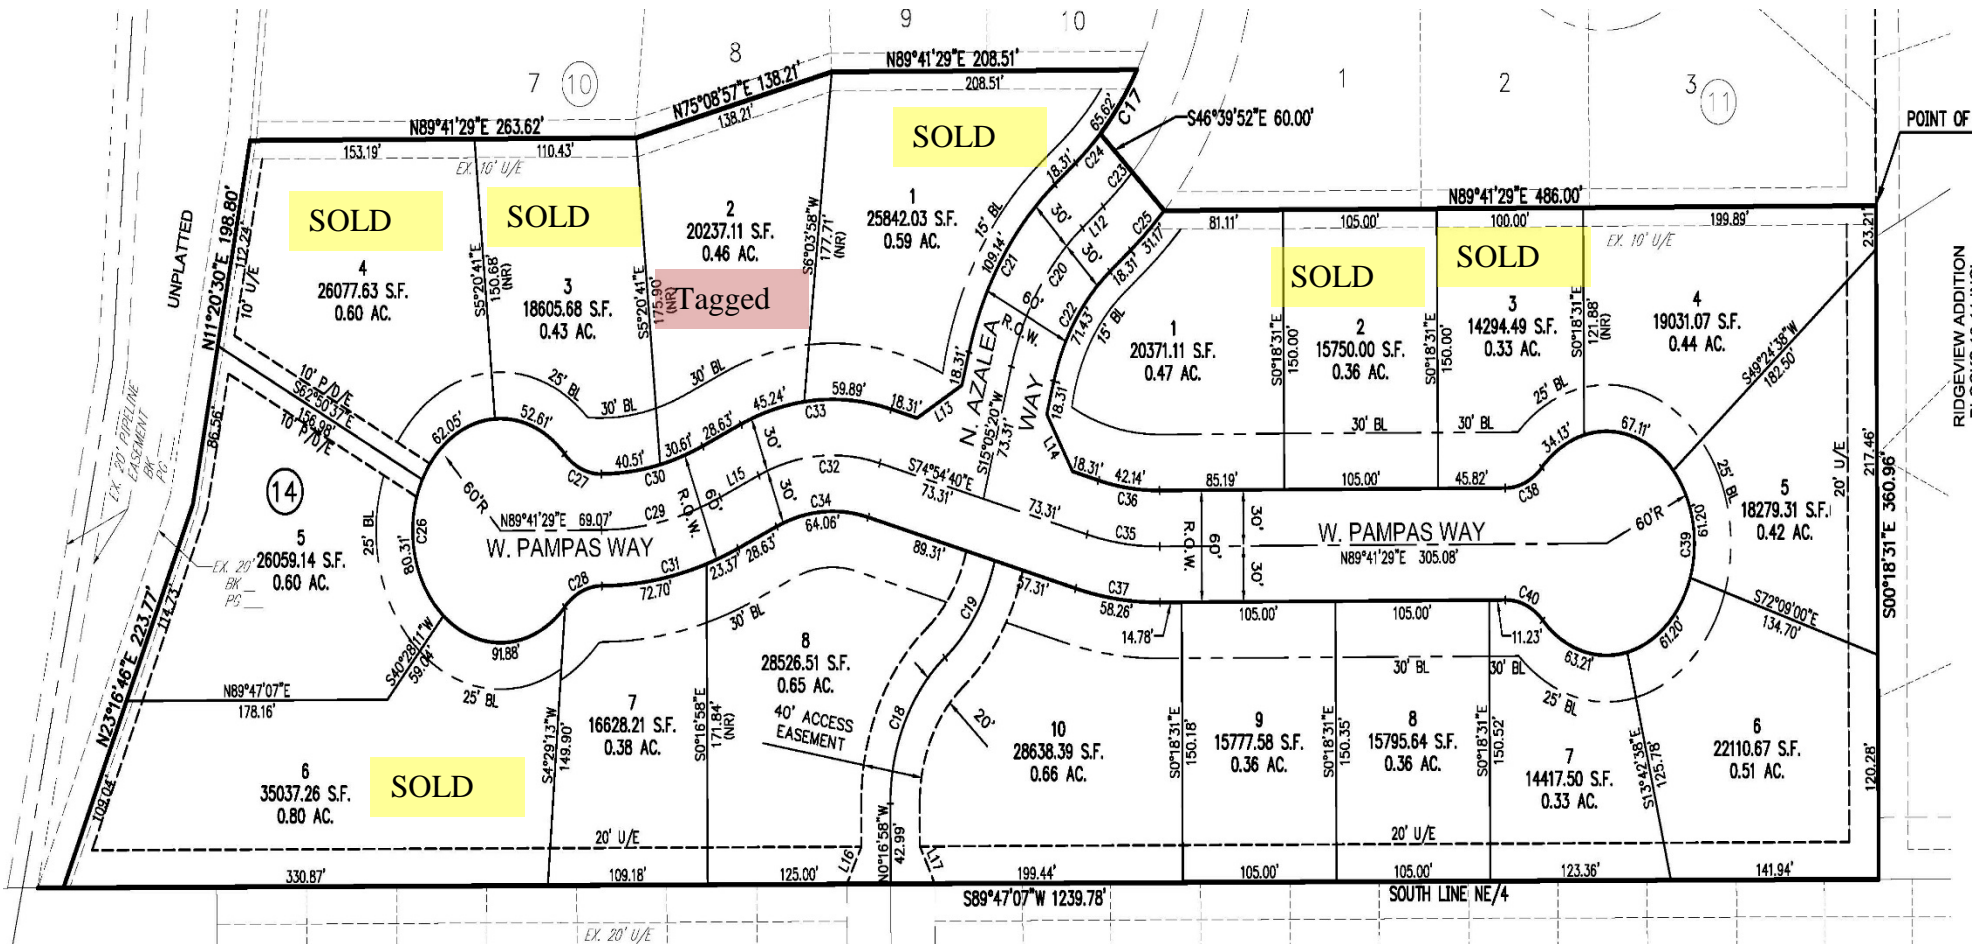

MAGNOLIA TRACE

Phase VI
January 18, 2018

5' OGE Easement on the Following Lots:
The Northeasterly 5' of Lot 3 Block 12
The Southwesterly 5' of Lot 2 Block 13

MAGNOLIA TRACE

Phase VI
October 9, 2017

5' OGE Easement on the Following Lots:

- The West 5' of Lot 4 Block 15**
- The Southwesterly 5' of Lot 4 Block 14**
- The West 5' of Lot 2 Block 14**
- The West 5' of Lot 7 Block 14**