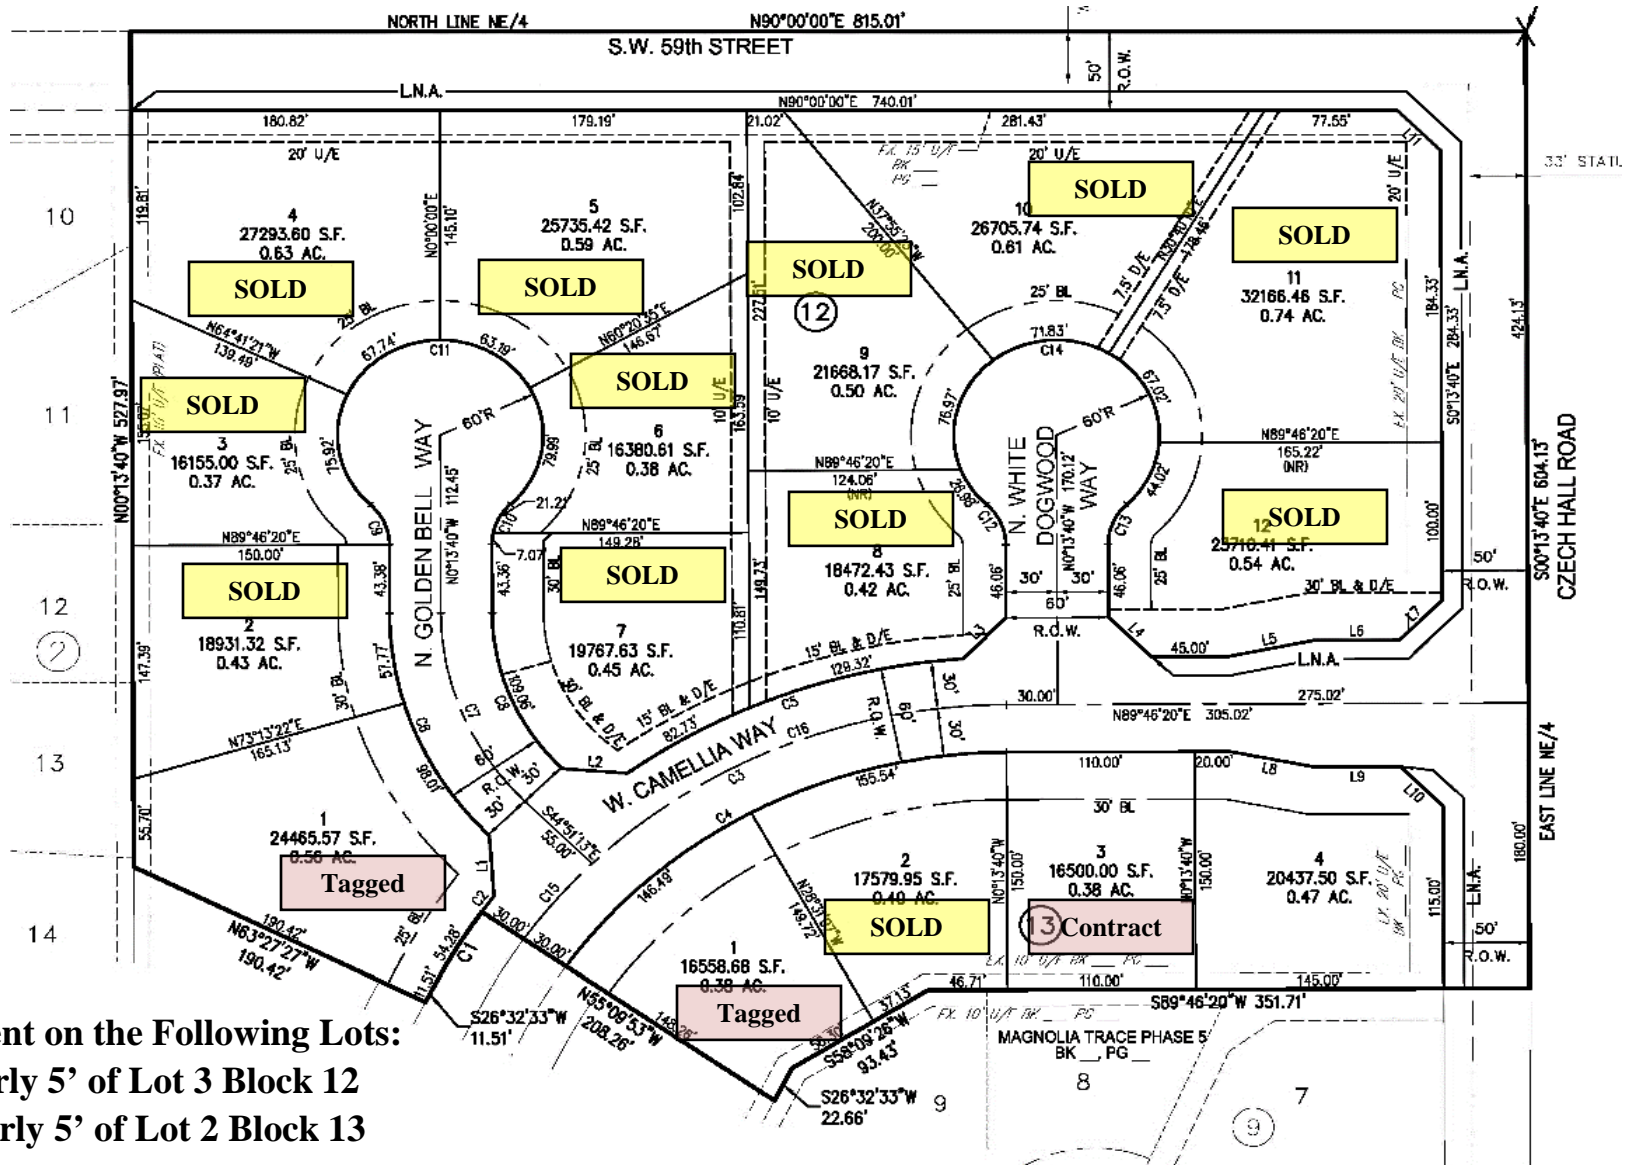

MAGNOLIA TRACE

Phase VI
January 18, 2018

5' OGE Easement on the Following Lots:
The Northeasterly 5' of Lot 3 Block 12
The Southwesterly 5' of Lot 2 Block 13

MAGNOLIA TRACE

Phase VI
October 9, 2017

5' OGE Easement on the Following Lots:

- The West 5' of Lot 4 Block 15**
- The Southwesterly 5' of Lot 4 Block 14**
- The West 5' of Lot 2 Block 14**
- The West 5' of Lot 7 Block 14**