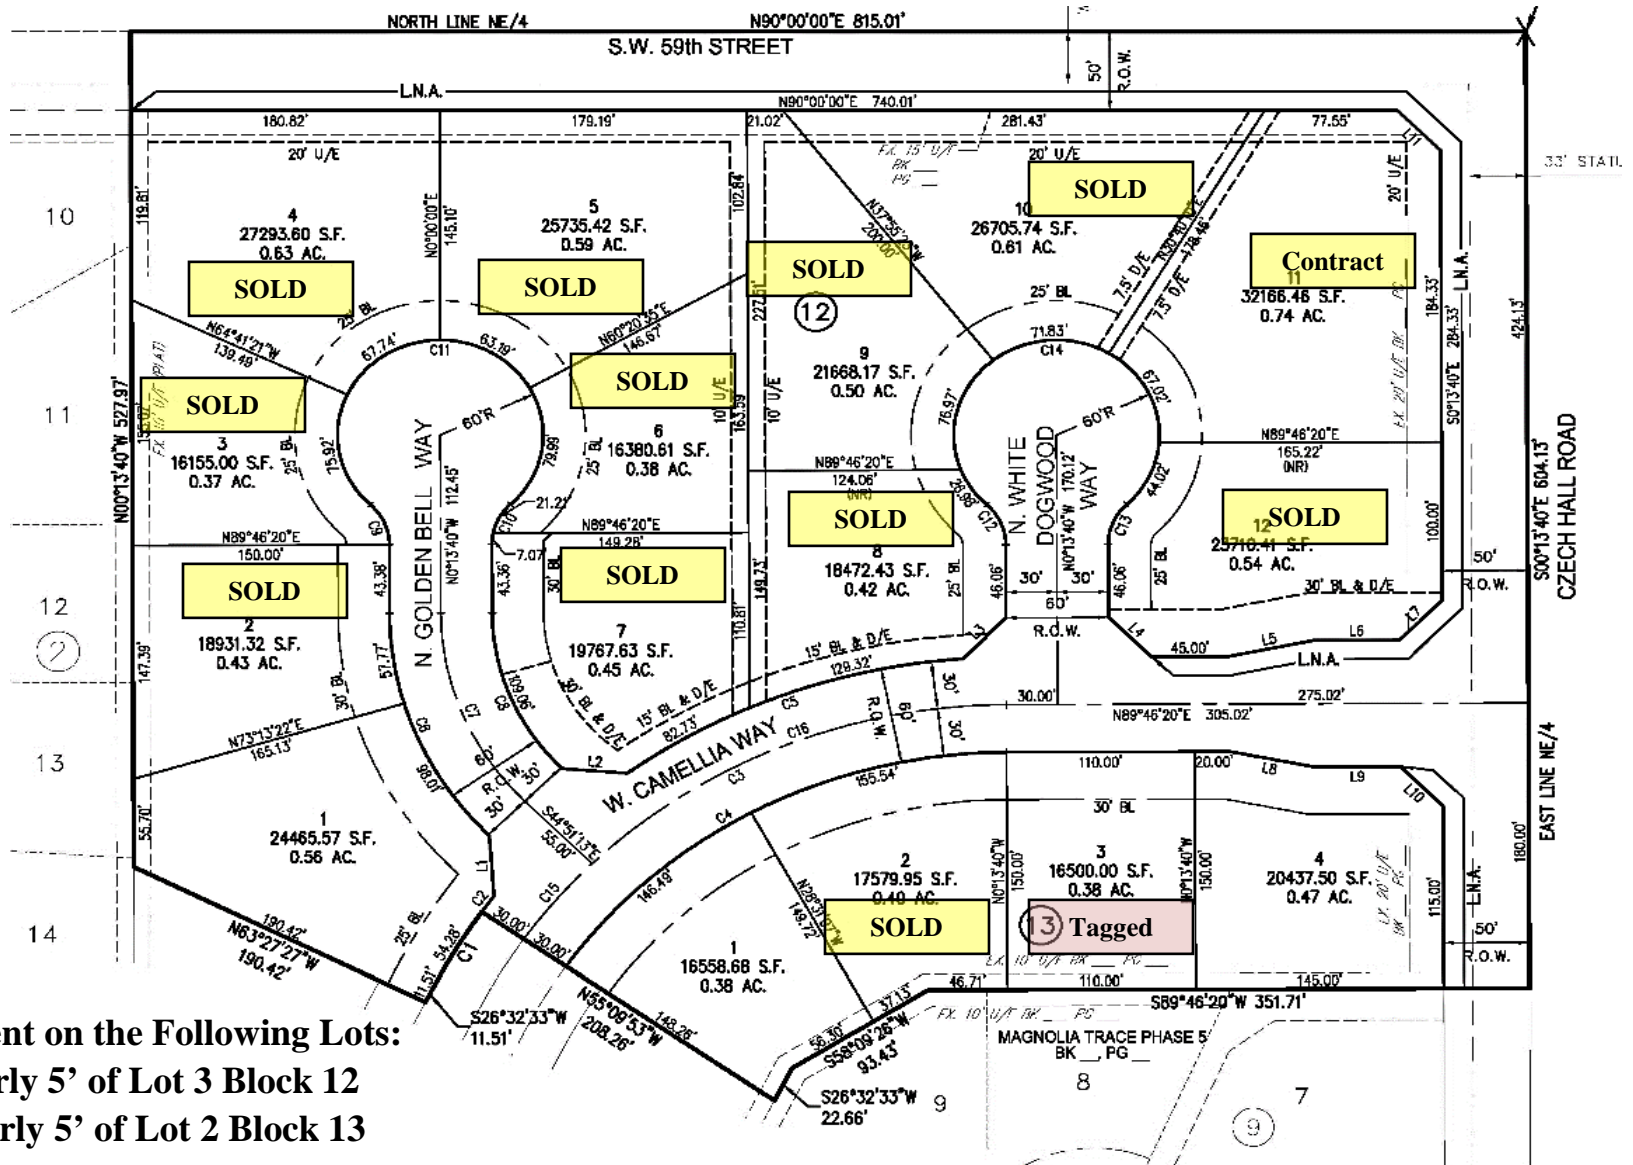

MAGNOLIA TRACE

Phase VI
October 31, 2017

5' OGE Easement on the Following Lots:
The Northeasterly 5' of Lot 3 Block 12
The Southwesterly 5' of Lot 2 Block 13

MAGNOLIA TRACE

Phase VI
October 9, 2017

5' OGE Easement on the Following Lots:

- The West 5' of Lot 4 Block 15
- The Southwesterly 5' of Lot 4 Block 14
- The West 5' of Lot 2 Block 14
- The West 5' of Lot 7 Block 14