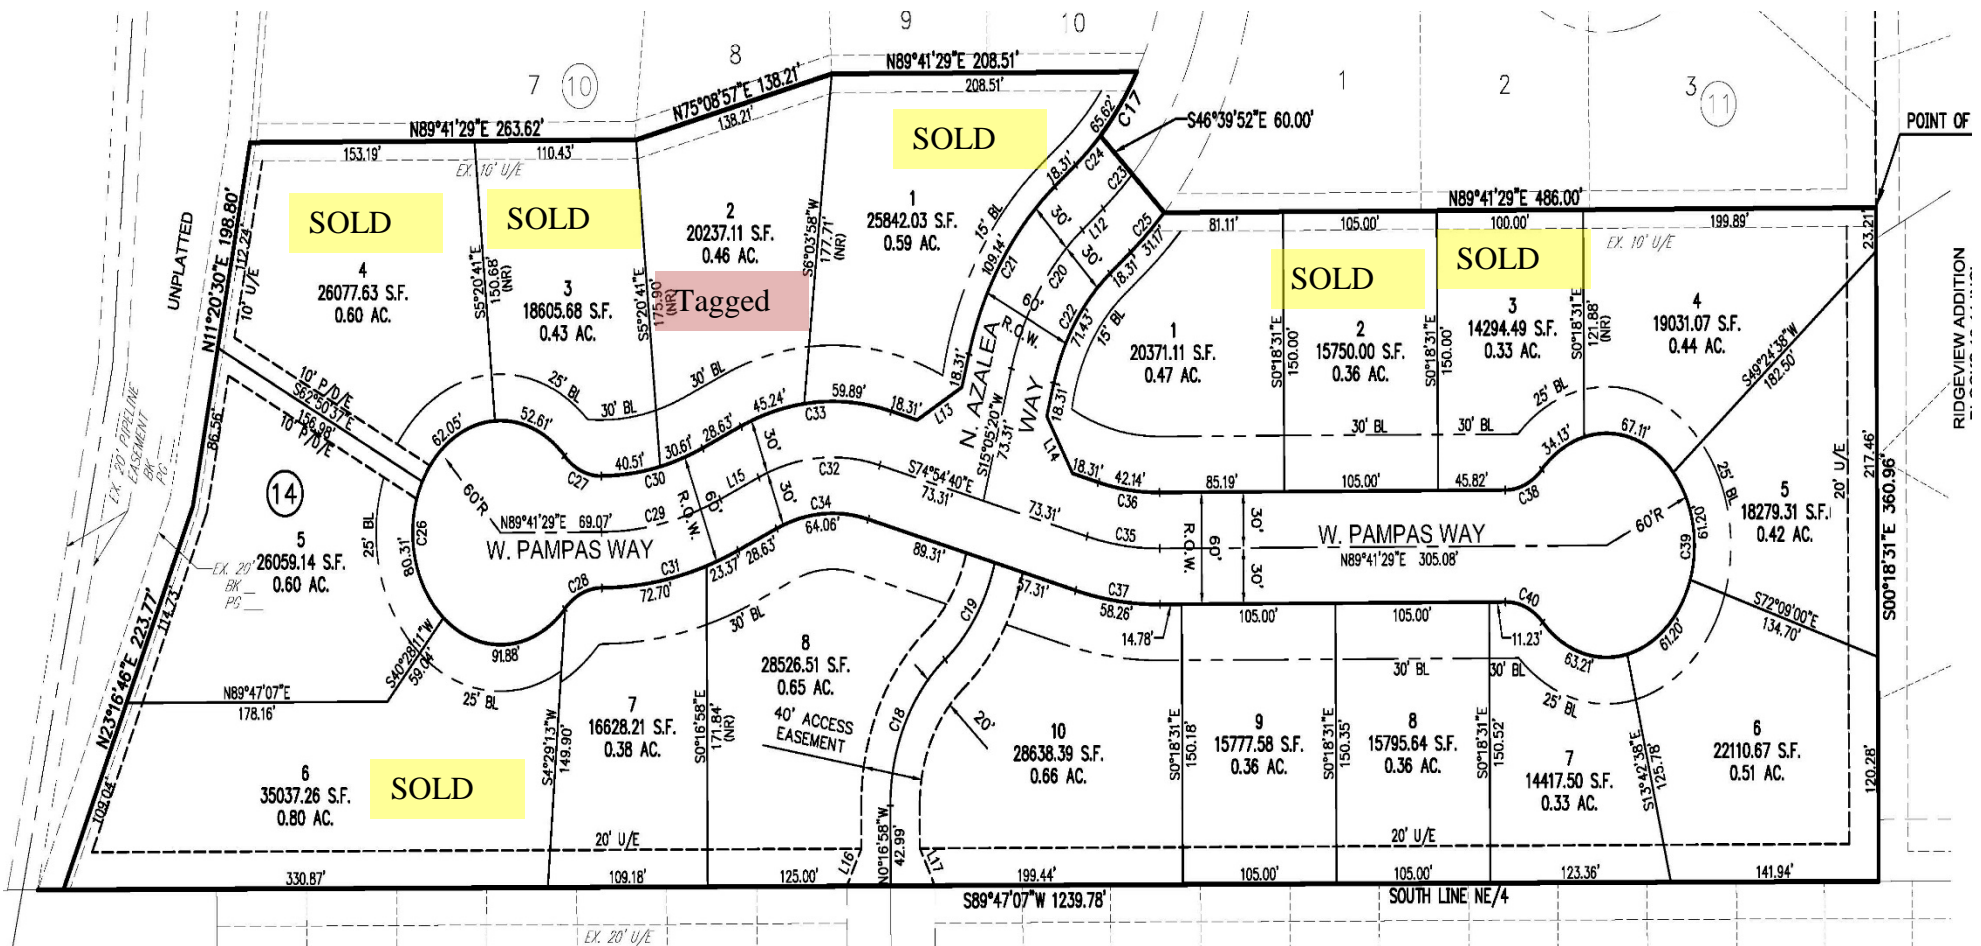

MAGNOLIA TRACE

Phase VI
October 31, 2017

5' OGE Easement on the Following Lots:
The Northeasterly 5' of Lot 3 Block 12
The Southwesterly 5' of Lot 2 Block 13

MAGNOLIA TRACE

Phase VI
October 9, 2017

5' OGE Easement on the Following Lots:

- The West 5' of Lot 4 Block 15
- The Southwesterly 5' of Lot 4 Block 14
- The West 5' of Lot 2 Block 14
- The West 5' of Lot 7 Block 14